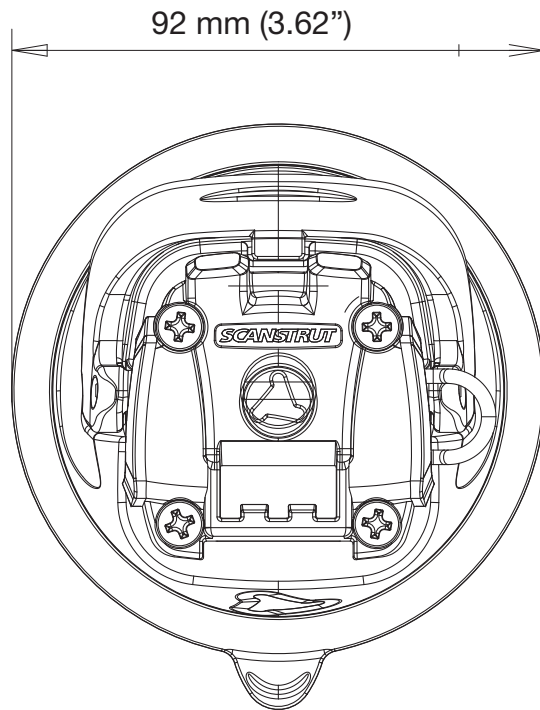

# ROKK Mini Suction Cup Mount RLS-405

For help & information  
email: [technical@scanstrut.com](mailto:technical@scanstrut.com)  
tel: +44 (0) 1803 863800

Suitable for sticking to:

- GRP
- Glass
- Smooth non-porous surfaces