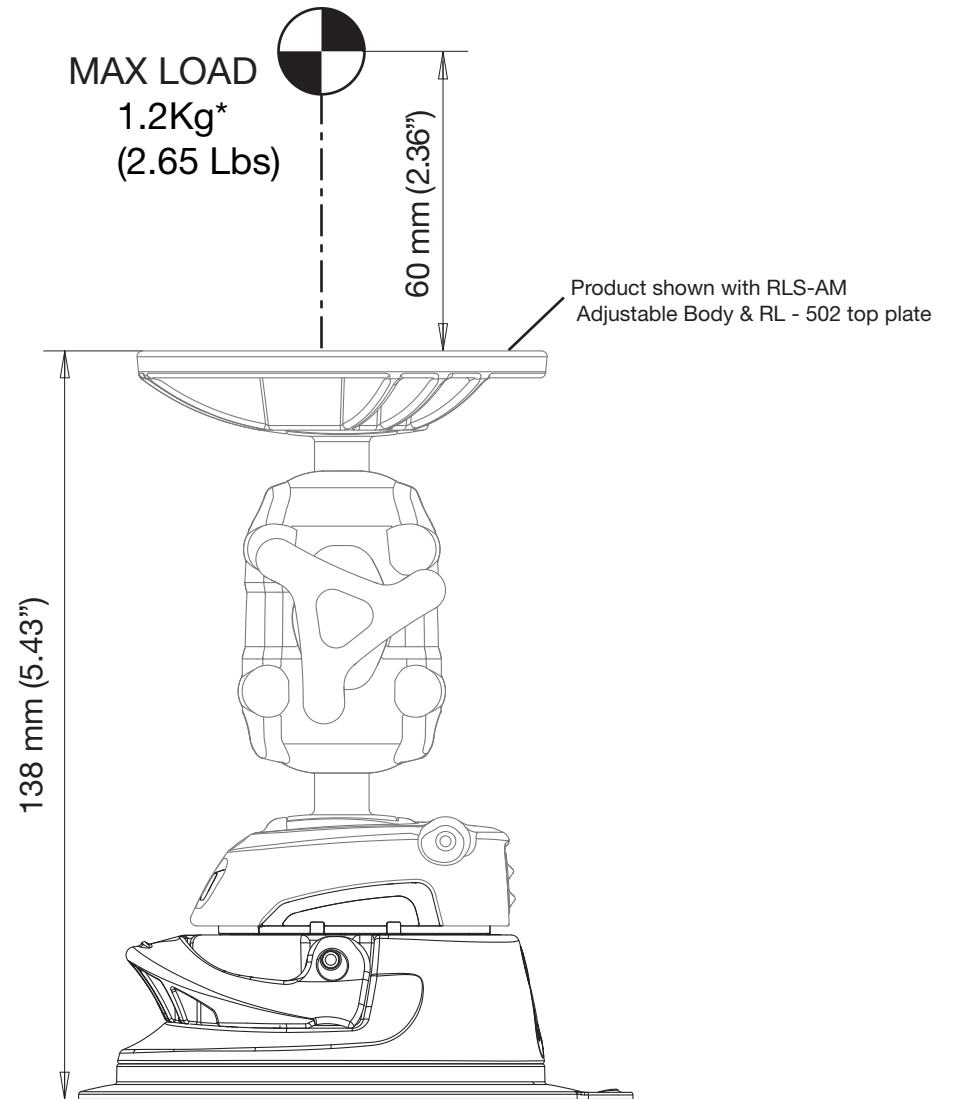

# ROKK Mini Suction Cup Mount RLS-405

For help & information  
email: [technical@scanstrut.com](mailto:technical@scanstrut.com)  
tel: +44 (0) 1803 863800

Suitable for sticking to:

- GRP
- Glass
- Smooth non-porous surfaces