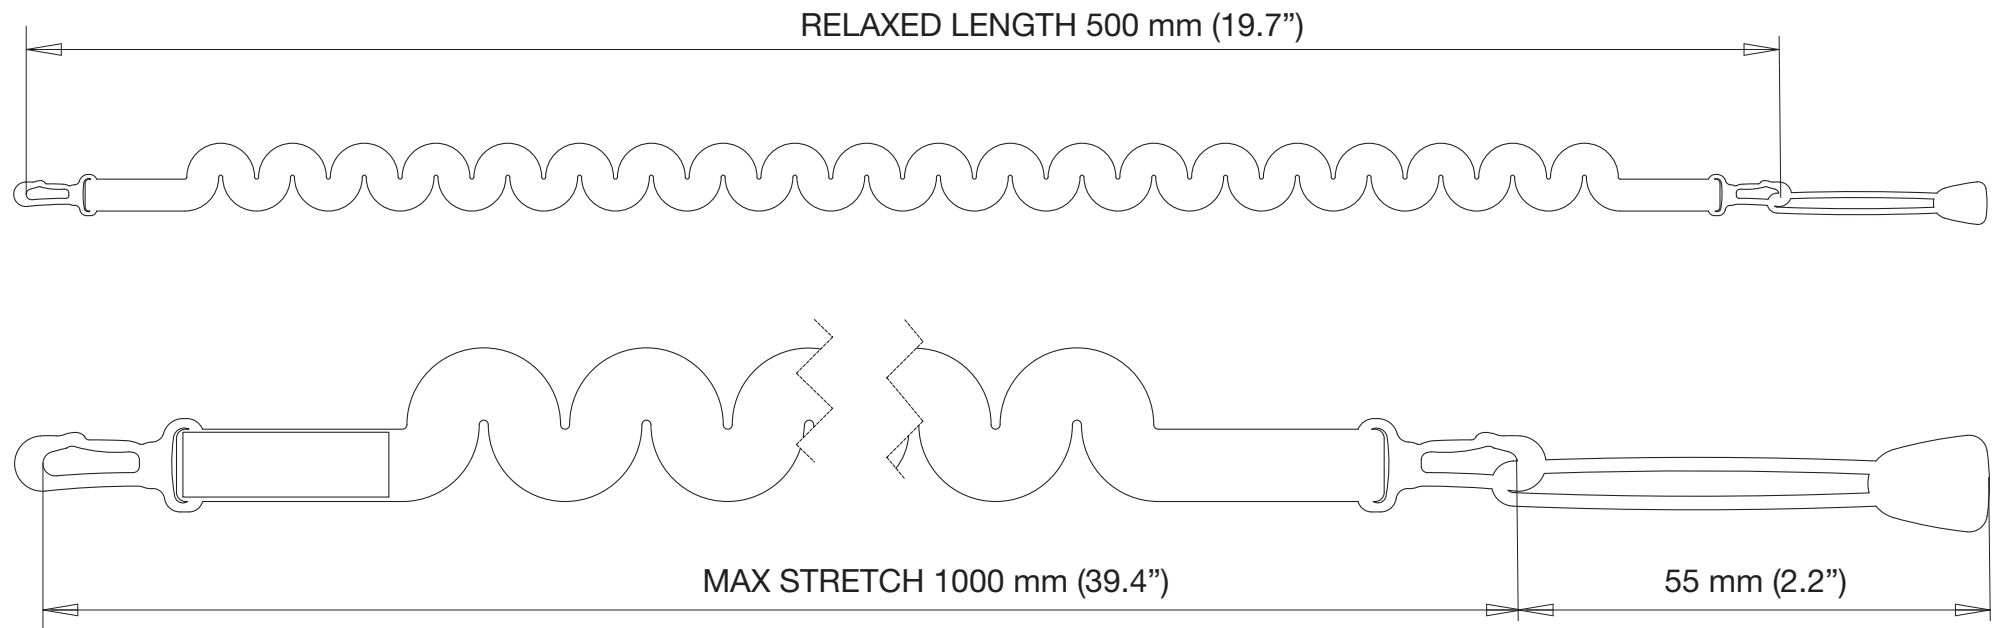

ROKK Mini Tether Accessory **RL-TETH**

For help & information
email: technical@scanstrut.com
tel: +44 (0) 1803 863800

MAX LOAD 5Kg* (11 Lbs)

*For the tethering of handheld devices, not to be used as a personal safety device.

SCANSTRUT
designed for life at sea