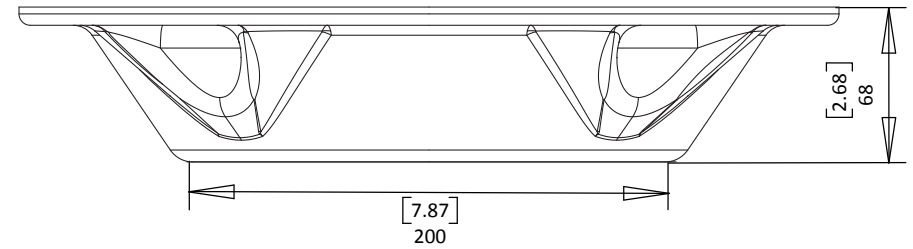

SC45 Satcom Adapter Fixing Dimensions

For help & information
email: sales@scanstrut.com
tel: +44 (0) 1392 531280

ALL SATCOM FIXING POSITIONS ARE PRE DRILLED AS DIMENSIONED

MATERIAL: 8mm COMPOSITE GRP
FINISH: WHITE GEL COAT

SCANSTRUT