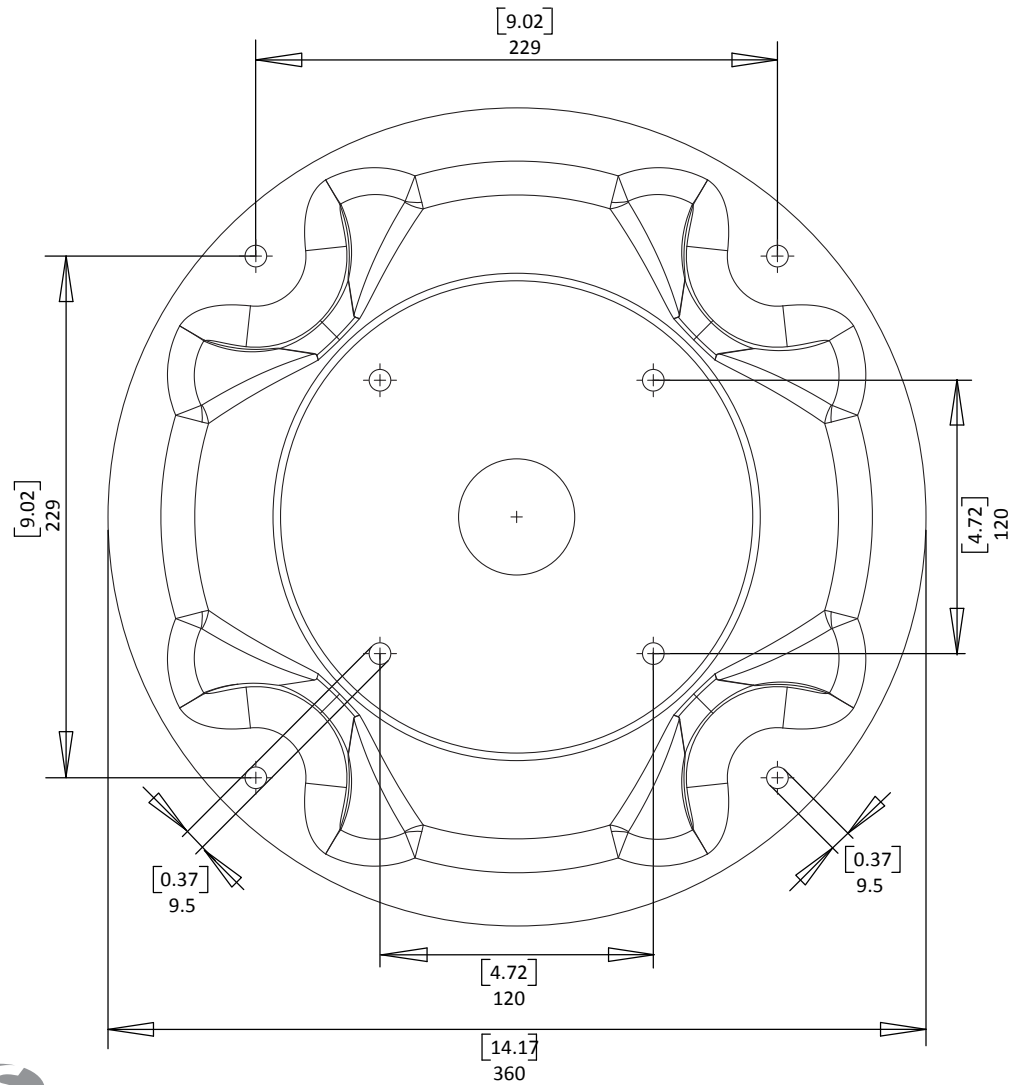

SC45 Satcom Adapter Fixing Dimensions

For help & information
email: sales@scanstrut.com
tel: +44 (0) 1392 531280

ALL SATCOM FIXING POSITIONS ARE PRE DRILLED AS DIMENSIONED

MATERIAL: 8mm COMPOSITE GRP
FINISH: WHITE GEL COAT

SCANSTRUT