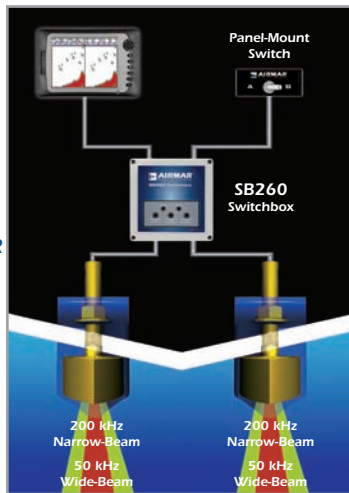

SB260

OR

1 kW Switchbox

Features

- Multi-functional switchbox:
 - Switches 2 transducers with 1 fishfinder or
 - Switches 2 fishfinders with 1 transducer
- Panel-mount waterproof switch
- For use with all 1 kW fishfinders
- Operating Voltage: 9 VDC to 30 VDC