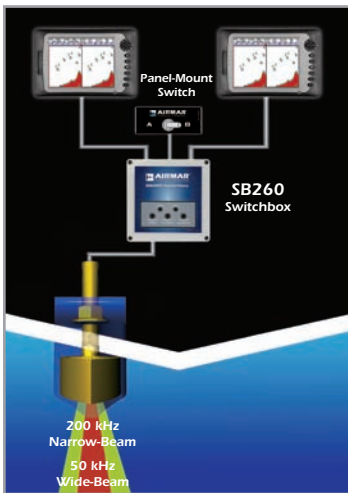

SB260

OR

1 kW Switchbox

Features

- Multi-functional switchbox:
 - Switches 2 transducers with 1 fishfinder or
 - Switches 2 fishfinders with 1 transducer
- Panel-mount waterproof switch
- For use with all 1 kW fishfinders
- Operating Voltage: 9 VDC to 30 VDC